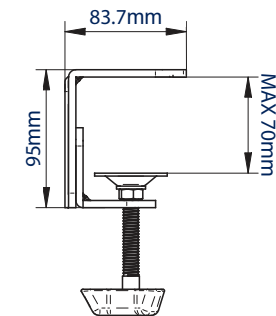

PACKING INFORMATION

COLOUR:	ORDER REF:	EAN CODE:	MASTER CARTON QTY:	INNER CARTON QTY:	MASTER CARTON WEIGHT:	MASTER CARTON CUBE:
Black	BT7383/B	5019318752377	2	0	09.6kg	0.060cbm