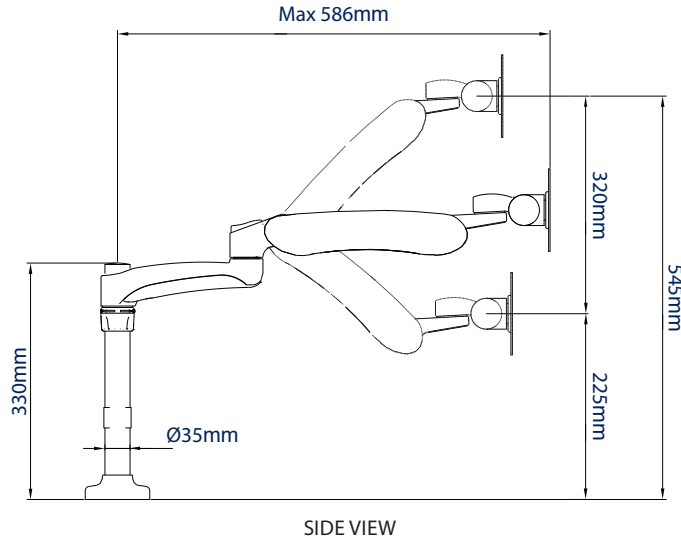

PACKING INFORMATION

COLOUR:	ORDER REF:	EAN CODE:	MASTER CARTON QTY:	INNER CARTON QTY:	MASTER CARTON WEIGHT:	MASTER CARTON CUBE:
Black	BT7383/B	5019318752377	2	0	09.6kg	0.060cbm