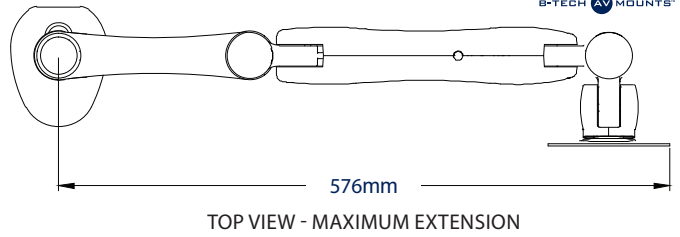

PACKING INFORMATION

COLOUR:	ORDER REF:	EAN CODE:	MASTER CARTON QTY:	INNER CARTON QTY:	MASTER CARTON WEIGHT:	MASTER CARTON CUBE:
Black	BT7383/B	5019318752377	2	0	09.6kg	0.060cbm