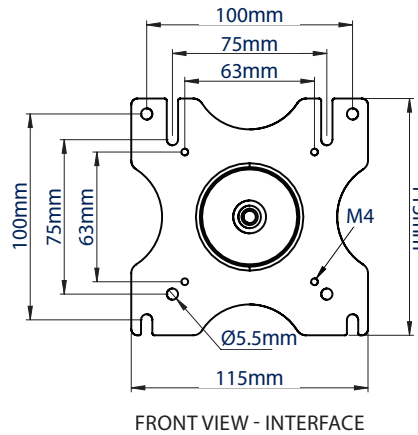

PACKING INFORMATION

COLOUR:	ORDER REF:	EAN CODE:	MASTER CARTON QTY:	INNER CARTON QTY:	MASTER CARTON WEIGHT:	MASTER CARTON CUBE:
Black	BT7383/B	5019318752377	2	0	09.6kg	0.060cbm