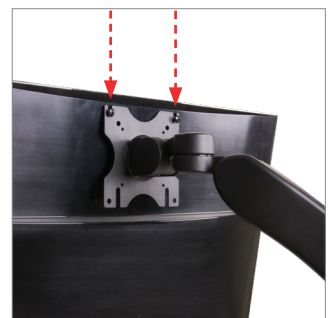

Quick and easy 'hook-on' installation