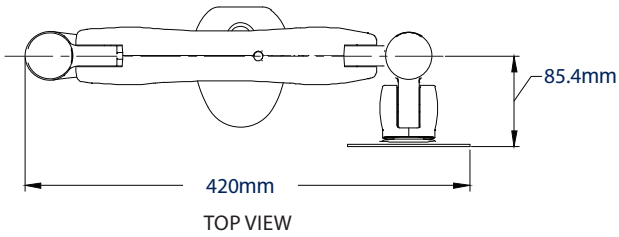

PACKING INFORMATION

COLOUR:	ORDER REF:	EAN CODE:	MASTER CARTON QTY:	INNER CARTON QTY:	MASTER CARTON WEIGHT:	MASTER CARTON CUBE:
Black	BT7383/B	5019318752377	2	0	09.6kg	0.060cbm