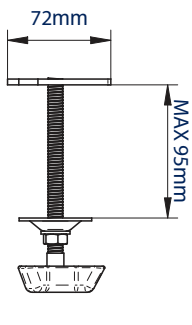

PACKING INFORMATION

COLOUR:	ORDER REF:	EAN CODE:	MASTER CARTON QTY:	INNER CARTON QTY:	MASTER CARTON WEIGHT:	MASTER CARTON CUBE:
Black	BT7383/B	5019318752377	2	0	09.6kg	0.060cbm