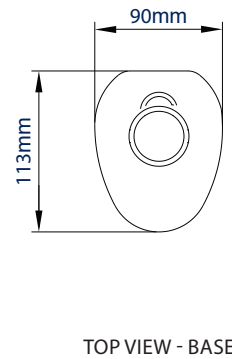

PACKING INFORMATION

COLOUR:	ORDER REF:	EAN CODE:	MASTER CARTON QTY:	INNER CARTON QTY:	MASTER CARTON WEIGHT:	MASTER CARTON CUBE:
Black	BT7383/B	5019318752377	2	0	09.6kg	0.060cbm